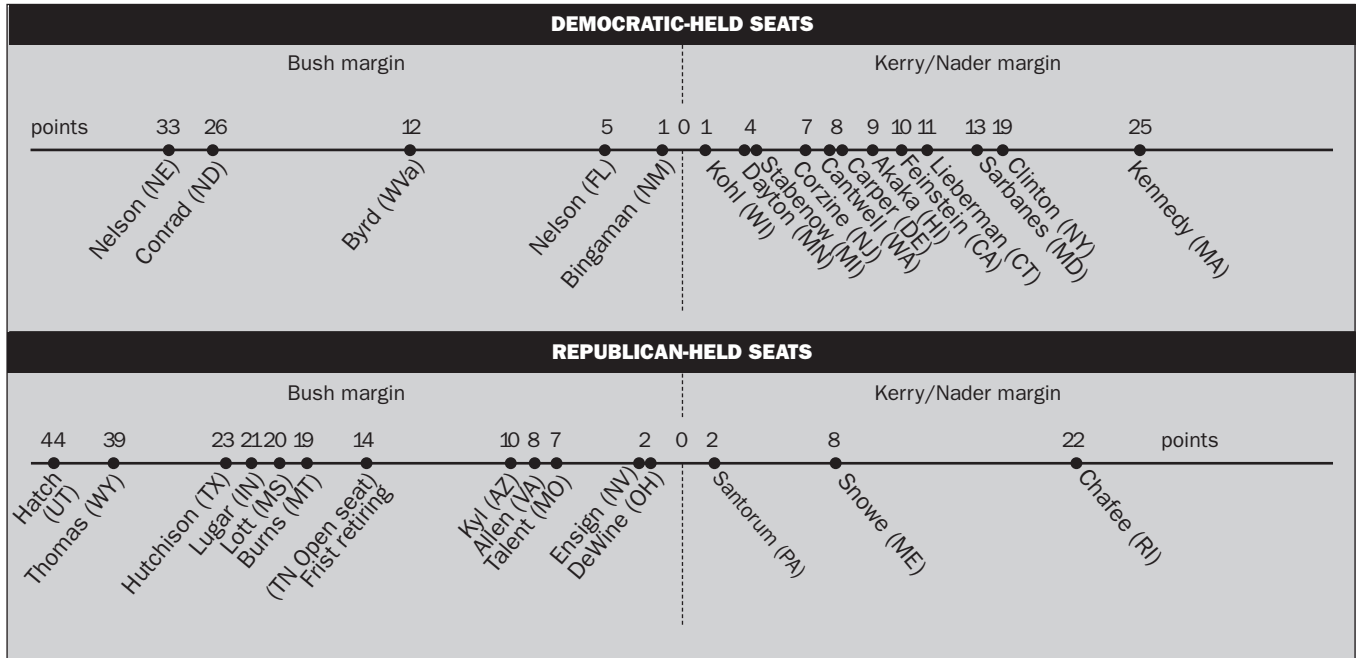

# 2006 SENATE AND GOVERNOR RACE STATES: BUSH PERFORMANCE V. KERRY/NADER PERFORMANCE

## 2006 SENATE RACE STATES

## 2006 GUBERNATORIAL RACE STATES